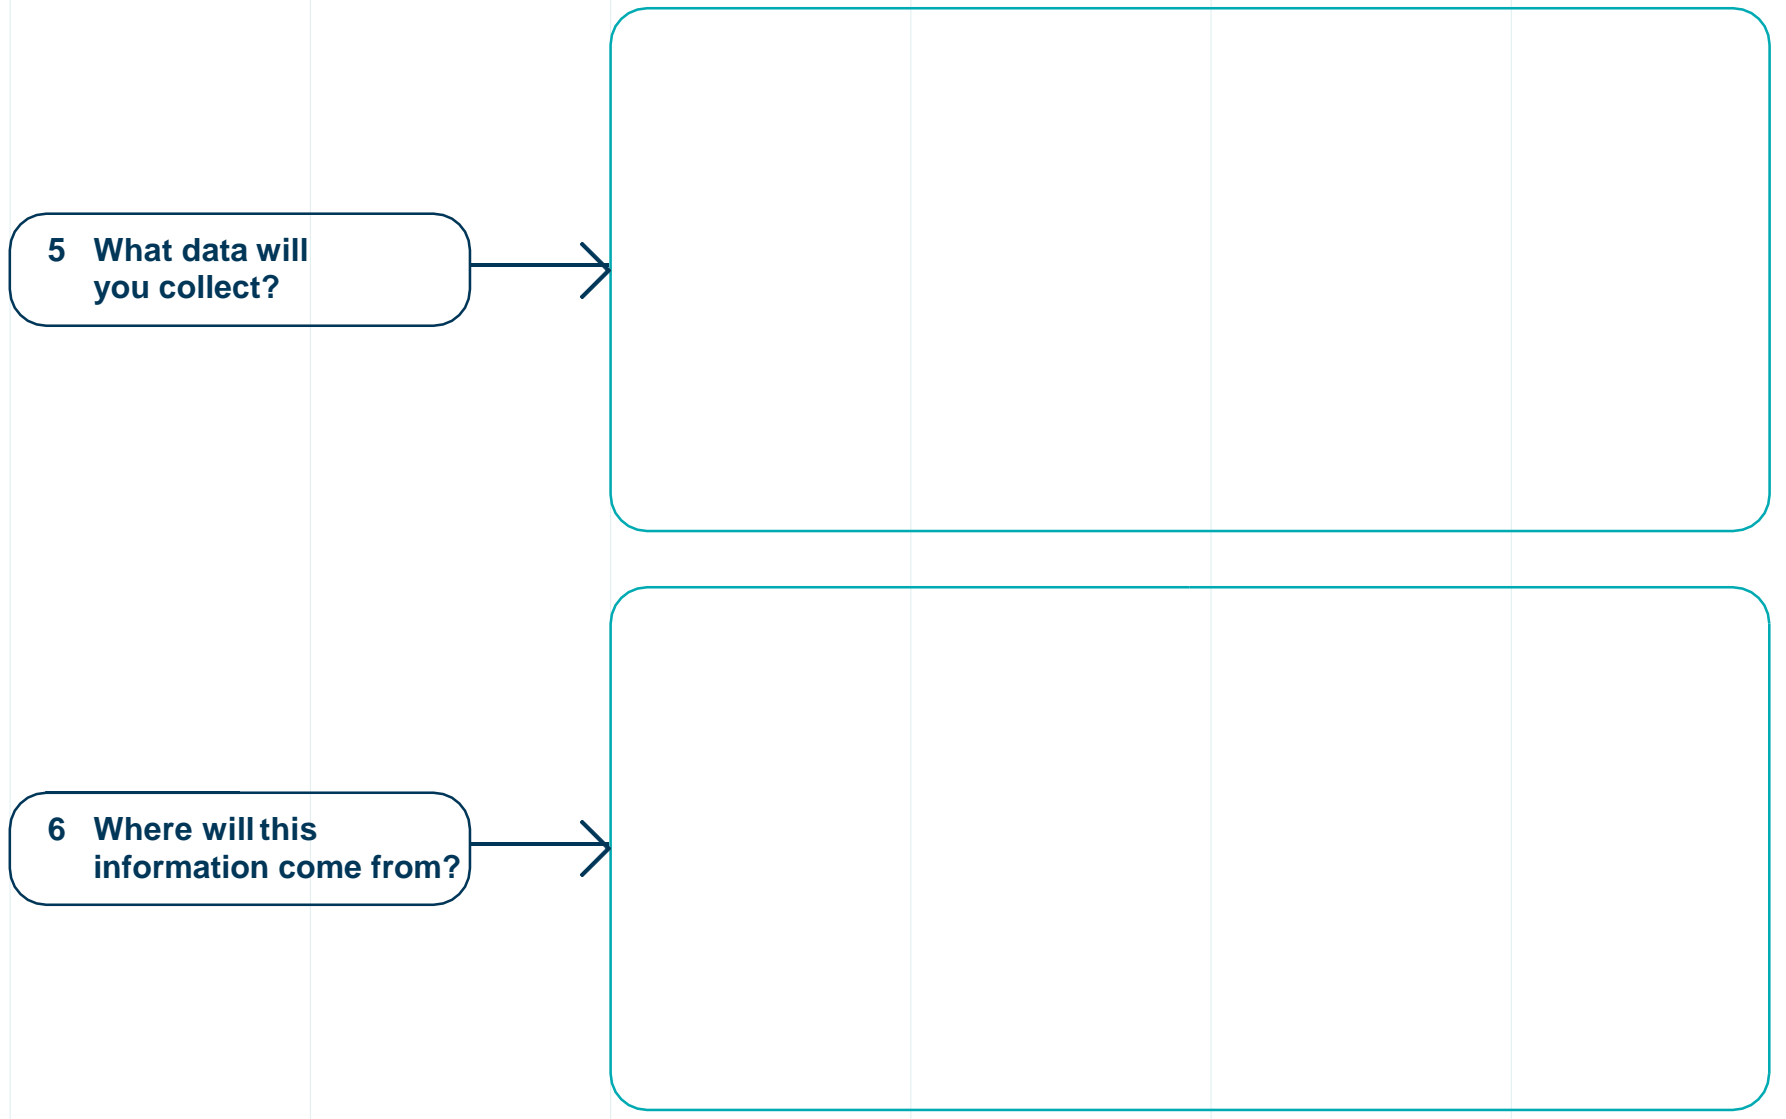

8 Templates

1 Research proposal

A large, empty rounded rectangular box with a teal border, intended for a research proposal.

2 Purpose of research

A large, empty rounded rectangular box with a teal border, intended for the purpose of research.

3 Issues to be studied

**4 Defining your
research questions**

7 Who will collect this data?

Empty rounded rectangular box for notes or answers.

8 How will the information be recorded?

Empty rounded rectangular box for notes or answers.

9 How will the information be put together or analysed?

A large, empty rounded rectangle with a teal border, intended for a response to question 9.

10 How will the findings (the answers to the questions) be presented, disseminated, used or passed on?

A large, empty rounded rectangle with a teal border, intended for a response to question 10.